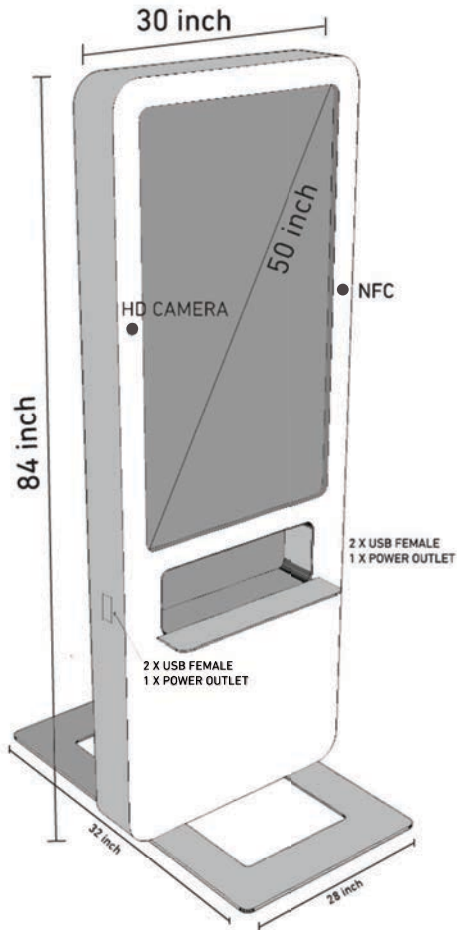

FEATURES

- Charges up to eighteen (18) devices. Includes twelve (12) interchangeable charging tips, 4 USB outlets + 2 exterior outlets.
- Dedicated 3amp rapid-charge technology, designed for today's power hungry devices. Charging at the highest allowable speed based on the device capability.
- 50" interactive touchscreen.
- Customizable applications:
Weather, Screensaver, Twitter Feed, Facebook Page, News, Video Playback, Floor Plan, Event Schedule.
- Photo booth with photo filters and custom photo frame (NEW GIF.) Photo booth links to social media posting.
- QR code & NFC
- Customizable exterior.
- Compatible with over 99% of all cell phones, tablets, cameras, laptops and other mobile devices.
- Ambient shelf lighting.
- Padded housing shelf and charging dock to protect connected devices from scratches or damage.
- Analytics

SPECIFICATIONS

- Size: 84" h x 30" w.
- Weight: 240 lbs
- Cord length: 12 ft.
- Removable standing base.
- Standard power outlet requirement. Minimum 10 amp circuit.
- Easy setup / screw and plug.
- Metal case design.
- Custom vinyl wrap with protective lamination.