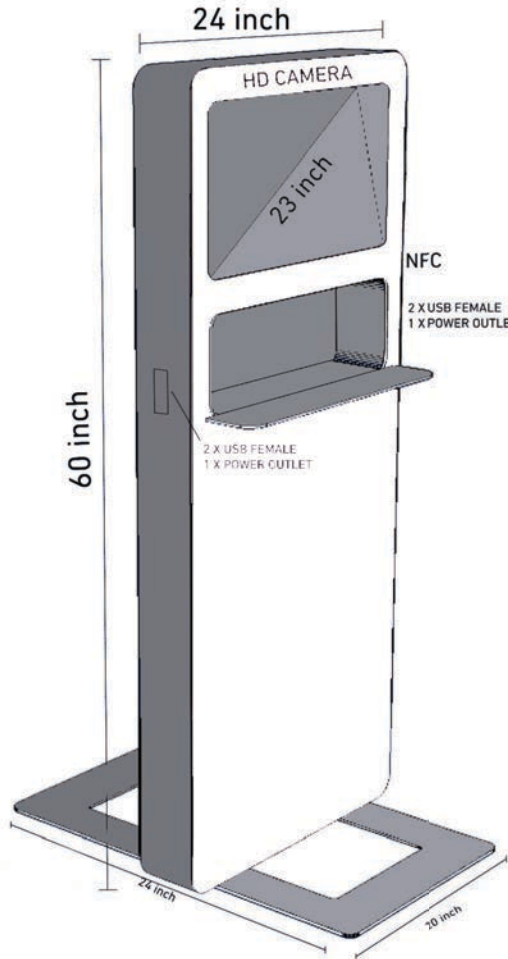

FEATURES

- Charges up to sixteen (16) devices.
Ten (10) interchangeable charging tips, four (4) USB outlets + two (2) exterior outlets.
- Dedicated 3amp rapid-charge technology, designed for today's power hungry devices. Charging at the highest allowable speed based on the device capability.
- 23" interactive touchscreen.
- Customizable applications:
Weather, Screensaver, Twitter Feed, Facebook Page, News, Video Playback, Floor Plan, Event Schedule.
- Photo booth with photo filters and custom photo frame (NEW GIF.) Photo booth links to social media posting.
- QR code & NFC
- Customizable exterior.
- Compatible with over 99% of all cell phones, tablets, cameras, laptops and other mobile devices.
- Ambient shelf lighting.
- Padded housing shelf and charging dock to protect connected devices from scratches or damage.
- Analytics

SPECIFICATIONS

- Size: 60" h x 24" w.
- Weight: 160 lbs
- Cord length: 12 ft.
- Removable standing base.
- Standard power outlet requirement.
Minimum 10 amp circuit.
- Easy setup / screw and plug.
- Metal case design.
- Custom vinyl wrap with protective lamination.